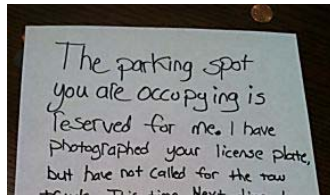

Copyright 2017 [WSFA 12 News](#). All rights reserved.

RECOMMENDED STORIES

Recommended by

[Suspect captured in Tuskegee murder case](#)

Sponsored | WSFA

[Awesomely Aggressive Windshield Notes You Should Totally Steal](#)