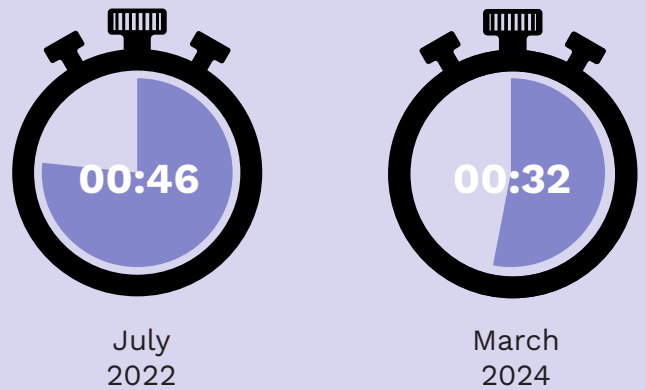

**988: Progress Report Cumulative****Call Center Locations:** AltaPointe (Mobile) • Carastar Health (Montgomery) • JBS (Birmingham) • WellStone (Huntsville)**IN-STATE ANSWER RATE****AVERAGE SPEED TO ANSWER****54,011**

Total # of Calls

**10,001**

Total # of Chats

**80,293**

Total # of Contacts

A call, text or chat  
to the 988 Suicide &  
Crisis Lifeline**16,281**

Total # of Texts