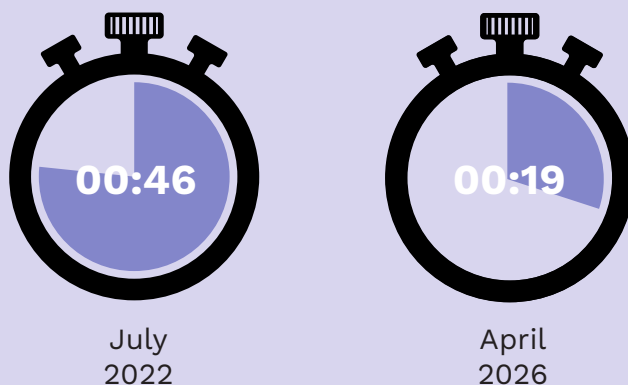

988: Progress Report Cumulative July 2022 - April 2026

Call Center Locations: AltaPointe (Mobile) • Carastar Health (Montgomery) • JBS (Birmingham)
SpectraCare (Dothan) • WellStone (Huntsville)

IN-STATE ANSWER RATE

AVERAGE SPEED TO ANSWER

137,019

Total # of Calls

12,261

Total # of Chats

171,680

Total # of Contacts

A call, text or chat
to the 988 Suicide &
Crisis Lifeline